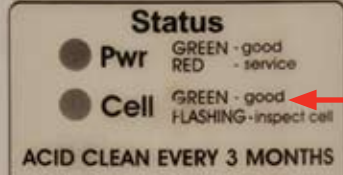

Choose from Three Models:

IntelliChlor IC20

The economical choice for smaller pools up to 20,000 gallons

- Produces up to .70 pounds of chlorine every 24 hours

IntelliChlor IC40

The capacity to sanitize larger residential and smaller commercial pools up to 40,000 gallons

- Produces up to 1.40 pounds of chlorine every 24 hours

IntelliChlor IC60

With extra capacity for pools up to 60,000 gallons

- Produces up to 2.0 pounds of chlorine every 24 hours

Two LED Salt Level Indicators

Two-color Status Displays

Five Sanitizer Output Levels with Two-button Control

Simple, Safe, Automatic

Monitoring chlorine production is easy with the IntelliChlor chlorine generator. It's the only one with all controls and displays built into the cell—and the **only** one providing so much helpful feedback to you. Just select from one of five sanitizing levels to easily manage chlorine addition.

- Easy-to-view displays enable fast checking of salt levels, cell cleanliness, sanitizer output and water flow.
- Adjustment is as easy as pressing two buttons.
- All performance data—production settings, hours of operation, chlorine output, cell cleaning cycles, salt readings and water temperature averages—are captured daily, making it easy to maintain perfect water.
- Exclusive cell use tracking feature communicates remaining hours of cell life in real-time.
- Integrated sensors in the generator cell ensure that water flow is adequate for safe chlorine generation; under low water temperature conditions, automatic shut-off feature protects the unit and prolongs cell life.
- One-year warranty. See warranty for complete details.

NOTE: Standalone installations require a power center (PN 520556).

Reliability is Built In

The IntelliChlor chlorine generator is engineered to stand up to the toughest pool conditions and provide years of dependable performance.

- Titanium electrode cell blades are coated with Ruthenium oxide.
- Control electronics are isolated in the cell, away from high heat components, for longer cell life.
- Totally waterproofed electronics for maximum reliability.
- Rugged, dependable power supply/transformer is UL Approved and includes 15' of UL Approved cable with easy installation via quick connector on power supply.
- Union inlet and outlet connections make cell replacement fast and easy.

Engineered for Safety

The IntelliChlor chlorine generator meets important standards for safety.

- The power supply cell and electronics meet the requirements of the UL 1081 Standard—the industry standard for pool chlorine generators.
- The power supply itself is UL Approved with flammability rating UL 94VO.