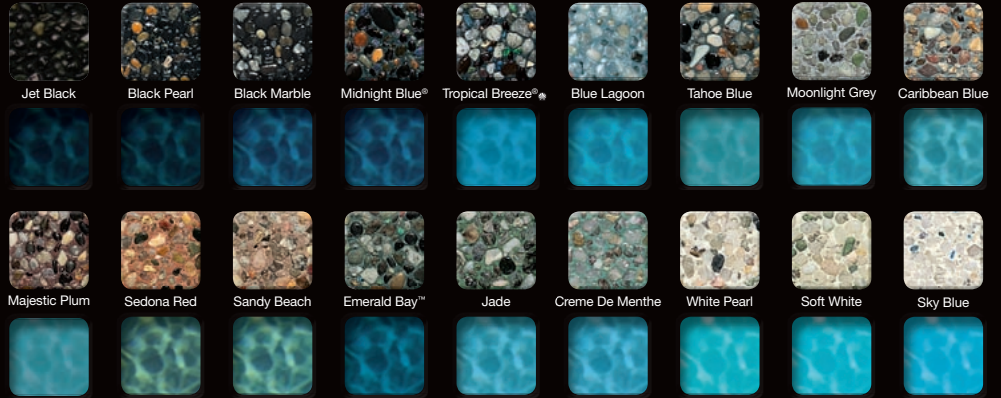

3 distinctive textures. 40 brilliant colors. One great finish.

PebbleTec®

ENDURING NATURAL ELEGANCE™

Pebble Tec® brand pool finishes deliver an elegant, long-lasting beauty combined with resilience and durability. This original pebble finish is made up of naturally polished pebbles creating a texture that has a slightly bumpy feel with a non-slip surface. Its unique characteristics allow a pool to blend with landscaping and water features creating the most natural pool imaginable.

PebbleSheen®

ENDURING REFINED ELEGANCE

Pebble Sheen® brand pool finishes provide the natural beauty and durability of original Pebble Tec, combined with a smoother texture. Pebble Sheen pool interiors are lightly buffed to create a luxuriously refined feel with the look of rich granite.

★ **Star Dust** Brilliant pulses of light dazzle the eye in an already stunning pool finish. Witness the reflection of the sun's rays giving off eruptive bursts of luminosity and evening lights exuded energy like stars in the night sky. Star Dust is currently only available in Black Galaxy Pebble Fina.

⚠ **Disclaimer:** Some colors contain seashells, such as abalone and mother of pearl. The shells are made up of material from seawater and from a living mollusk. Due to the nature of shell materials and variables of water chemistry, Pebble Technology, Inc. cannot guarantee the shell materials themselves against changes in color or brilliance. See warranty form for all limitations.