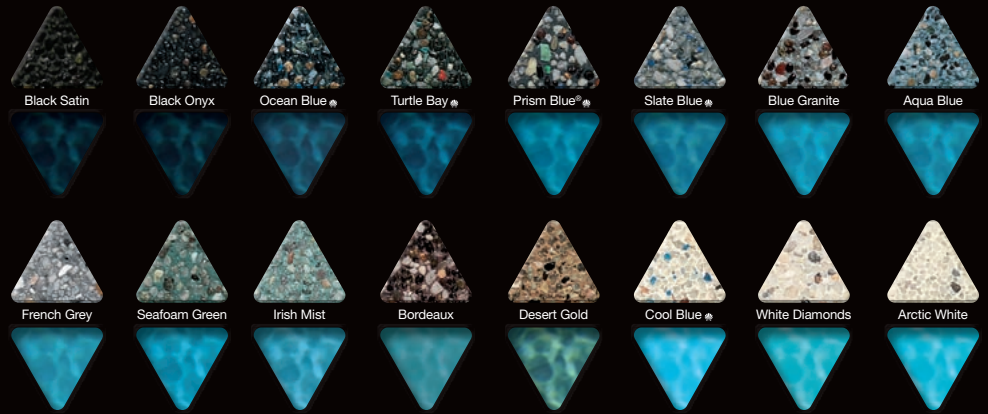

3 distinctive textures. 40 brilliant colors. One great finish.

PebbleTec®

ENDURING NATURAL ELEGANCE™

Pebble Tec® brand pool finishes deliver an elegant, long-lasting beauty combined with resilience and durability. This original pebble finish is made up of naturally polished pebbles creating a texture that has a slightly bumpy feel with a non-slip surface. Its unique characteristics allow a pool to blend with landscaping and water features creating the most natural pool imaginable.

PebbleSheen®

ENDURING REFINED ELEGANCE

Pebble Sheen® brand pool finishes provide the natural beauty and durability of original Pebble Tec, combined with a smoother texture. Pebble Sheen pool interiors are lightly buffed to create a luxuriously refined feel with the look of rich granite.

★ **Star Dust** Brilliant pulses of light dazzle the eye in an already stunning pool finish. Witness the reflection of the sun's rays giving off eruptive bursts of luminosity and evening lights exuded energy like stars in the night sky. Star Dust is currently only available in Black Galaxy Pebble Fina.

⚠ **Disclaimer:** Some colors contain seashells, such as abalone and mother of pearl. The shells are made up of material from seawater and from a living mollusk. Due to the nature of shell materials and variables of water chemistry, Pebble Technology, Inc. cannot guarantee the shell materials themselves against changes in color or brilliance. See warranty form for all limitations.