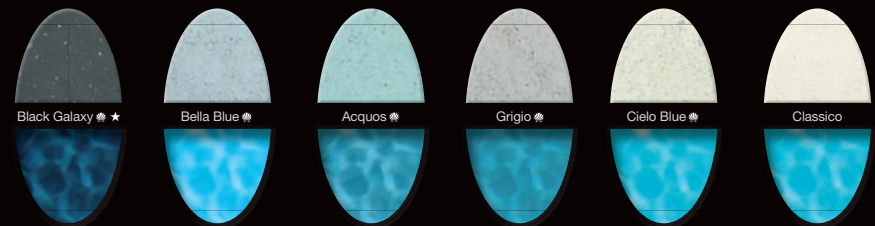

3 distinctive textures. 40 brilliant colors. One great finish.

PebbleTec®

ENDURING NATURAL ELEGANCE™

Pebble Tec® brand pool finishes deliver an elegant, long-lasting beauty combined with resilience and durability. This original pebble finish is made up of naturally polished pebbles creating a texture that has a slightly bumpy feel with a non-slip surface. Its unique characteristics allow a pool to blend with landscaping and water features creating the most natural pool imaginable.

PebbleSheen®

ENDURING REFINED ELEGANCE

Pebble Sheen® brand pool finishes provide the natural beauty and durability of original Pebble Tec, combined with a smoother texture. Pebble Sheen pool interiors are lightly buffed to create a luxuriously refined feel with the look of rich granite.

PebbleFina®

ENDURING OLD WORLD ELEGANCE

Pebble Fina® brand pool finishes combine old world elements with new world technology producing a smooth finish and classic appearance. Reintroducing silica and other natural materials into the cement mixture reinforces the durability of the finish. The addition of colorful aggregates and seashells from around the world enhances its unique beauty.

★ **Star Dust** Brilliant pulses of light dazzle the eye in an already stunning pool finish. Witness the reflection of the sun's rays giving off eruptive bursts of luminosity and evening lights exuded energy like stars in the night sky. Star Dust is currently only available in Black Galaxy Pebble Fina.